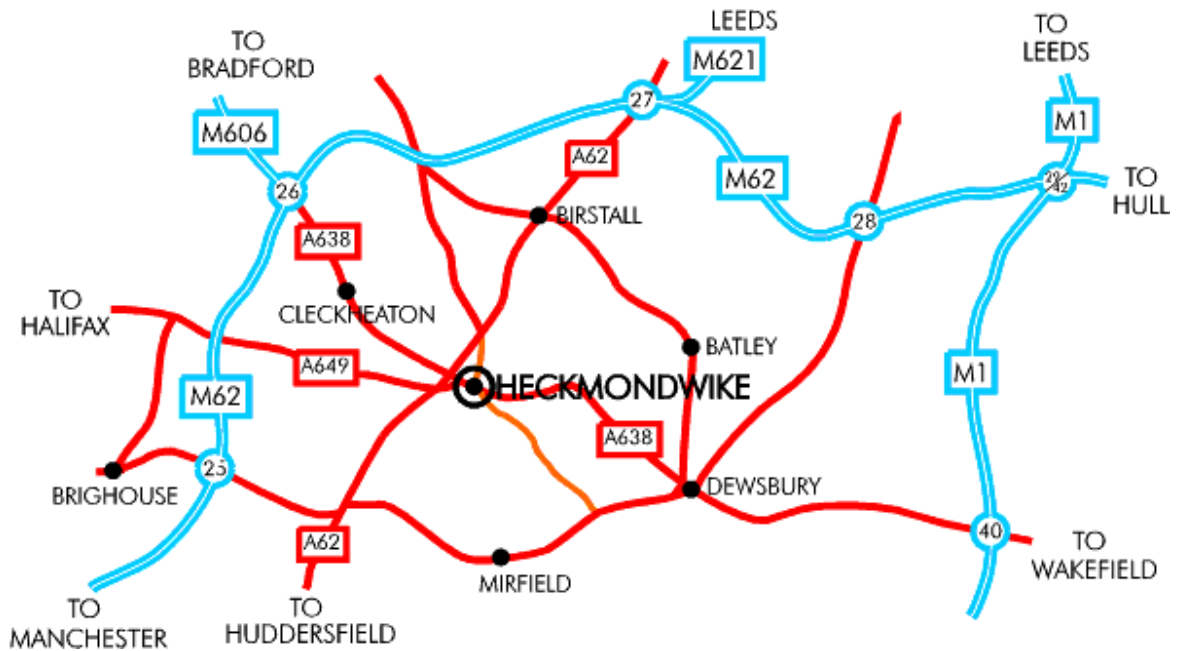

REGIONAL MAP – Registered Office, Heckmondwike